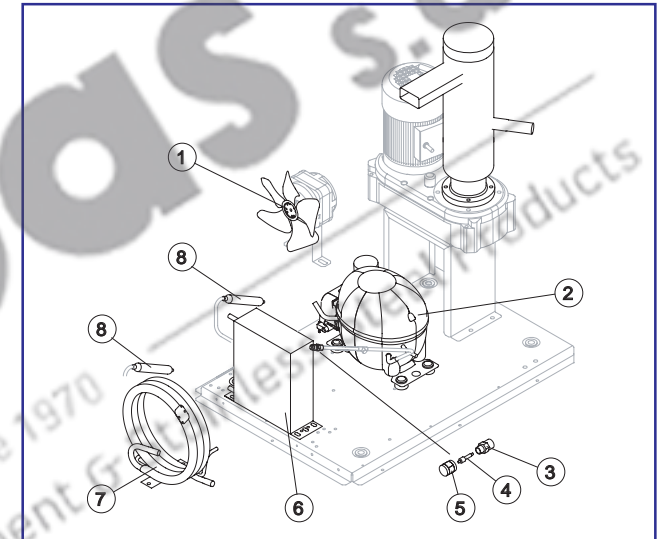

COOLING SYSTEM