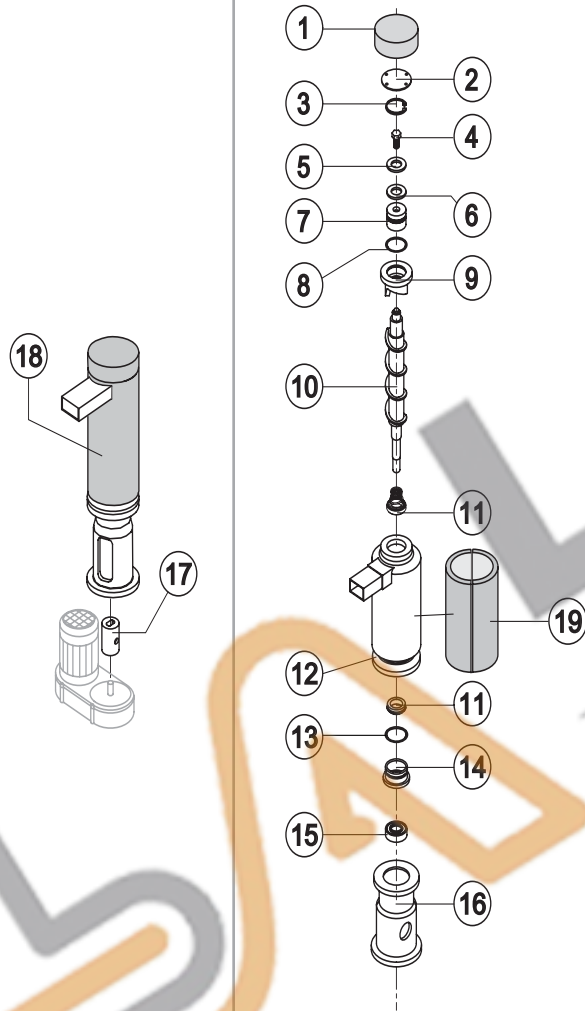

### HYDRAULIC CIRCUIT

### ELECTRIC PARTS

Rev. 01 - 20/01/2015

Rif.	Descrizione Ricambio	Codice
1	Left Side Panel	NC221525
2	Top Assembly	NC221532
3	Rear Panel	N21422
4	Right Side Panel	NC221524
5	Bulbe-holder Pipe	N20521
6	Foot	N10557
7	Front Grid Panel	NC221533
8	On-Off switch Frame	N10696
9*	Filter	N18243
10	Grid	N10697
11	Grid Assembly	NC10697
12	Resinated Logo	N241330
13	Door Assy	NC10718

### Common Parts

Ref.	Spare Description	Code
2	Compressor	N231003
3	Vacuum-Charge Valve Body	N14007
4*	Vacuum-Charge Valve Device	N14005
5*	Vacuum-Charge Valve Plug	N14006
8*	Molecular Drier	N14009

### Parts for Water-Cooled Version Only

Ref.	Spare Description	Code
1	Sucking Fan	N10213
7	Water Condenser	N14057

Ref.	Spare Description	Code
1	Insulating Cap	N18170
2	Closing Disk	N22825
3	Seeger	N20043
4	Stainless Steel Screw	N20663
5	Shimming Disk	N22826
6	Self-Lubricating Disk	N20631
7	Stainless Steel Thrust Bearing	N20686
8	OR Gasket 3087	N20688
9	Ice Breaker	N20626
10	Auger	N201093
11	Ceramic Seal	N20937
12	Insulated Evaporator	NC11203
13	OR Gasket 3162 NBR70	N20429
14	Reduction Ring	N20785
15	Stainless Steel Bearing	N20782
16	Flange	N20629
17	Joint	ND20784
18	Evaporator Assy	NC11196
19	Insulating Cap	N18245