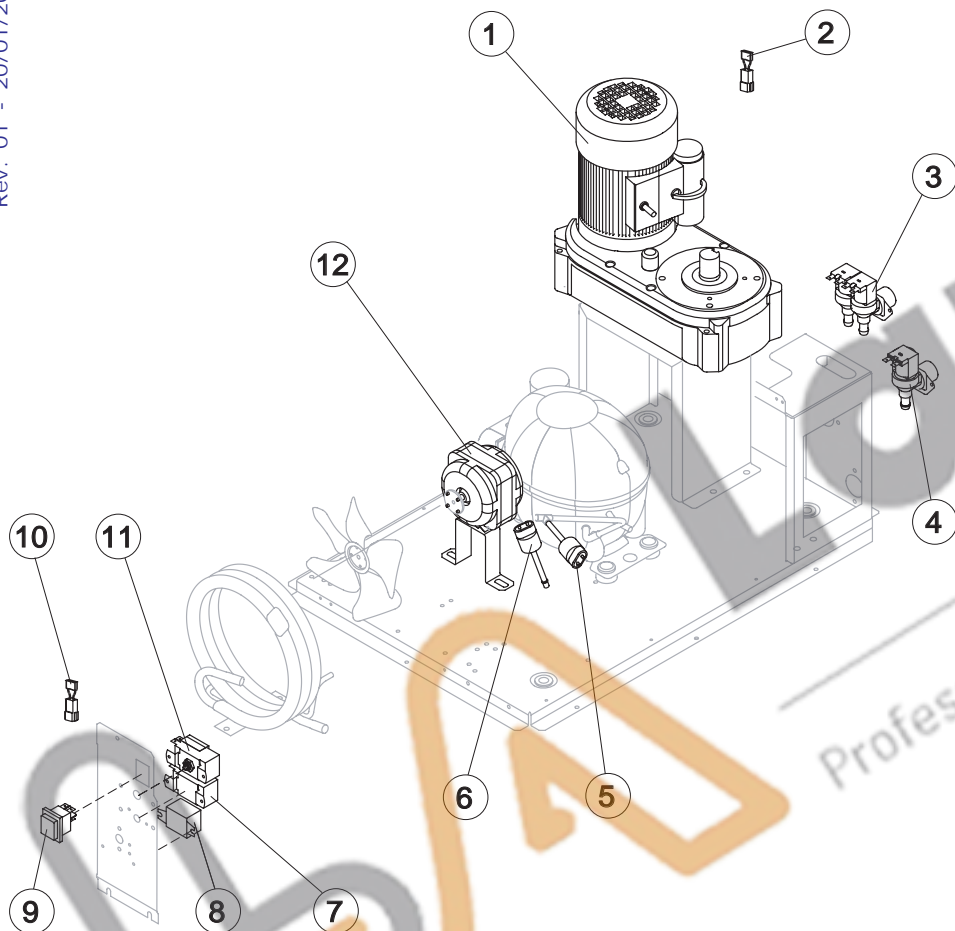

Common Parts

Ref.	Spare Description	Code
1	Gearmotor	N231030
2	Anti Radio Interference Filter	NC23457
5	Low pressure safety switch	N23909
6	High pressure safety switch	N23960
7*	Pressostato Condensatore	N23175
8*	Relay	N23190
9*	Green Light Switch (On-Off)	N23327
10	Anti Radio Interference Filter	NC23459
11*	Bin Thermostat	NR23005

Parts for Air-Cooled Version Only

Ref.	Spare Description	Code
4*	1 Way- Water Inlet Valve	N23115
12*	Fan Motor	N231041

Parts for Water-Cooled Version Only

Ref.	Spare Description	Code
3*	2 Ways- Water Inlet Valve	N23116
12*	Fan Motor	N23029