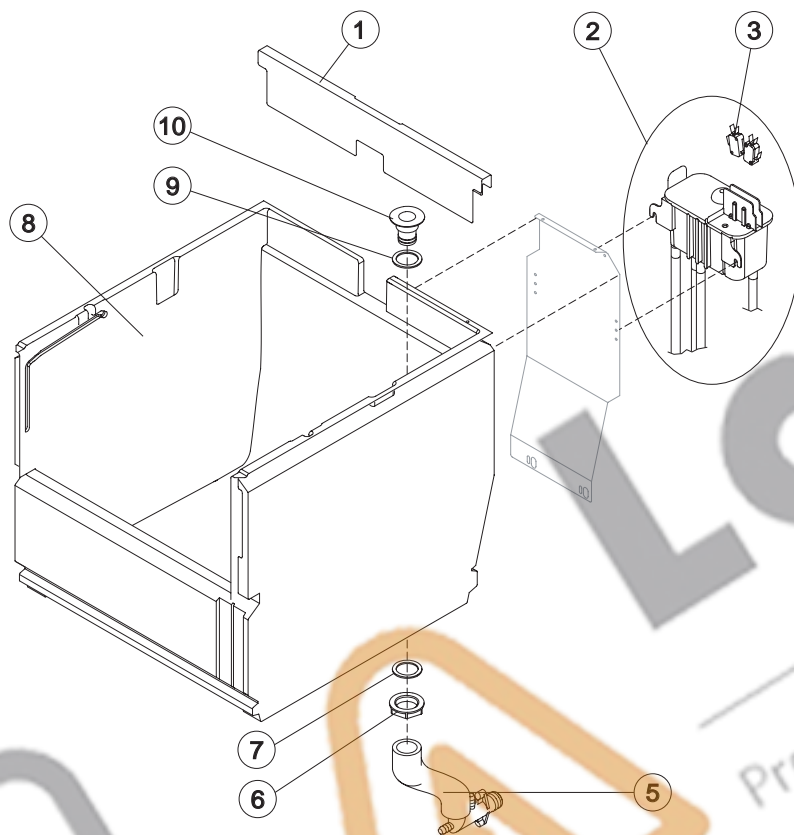

### Parts for Water-Cooled Version Only

Ref.	Spare Description	Code
1	Sucking Fan	N10213
7	Water Condenser	N14057

Ref.	Spare Description	Code
1	Insulating Cap	N18170
2	Closing Disk	N22825
3	Seeger	N20043
4	Stainless Steel Screw	N20663
5	Shimming Disk	N22826
6	Self-Lubricating Disk	N20631
7	Stainless Steel Thrust Bearing	N20686
8	OR Gasket 3087	N20688
9	Ice Breaker	N20626
10	Auger	N201093
11	Ceramic Seal	N20937
12	Insulated Evaporator	NC11203
13	OR Gasket 3162 NBR70	N20429
14	Reduction Ring	N20785
15	Stainless Steel Bearing	N20782
16	Flange	N20629
17	Joint	ND20784
18	Evaporator Assy	NC11196
19	Insulating Cap	N18245