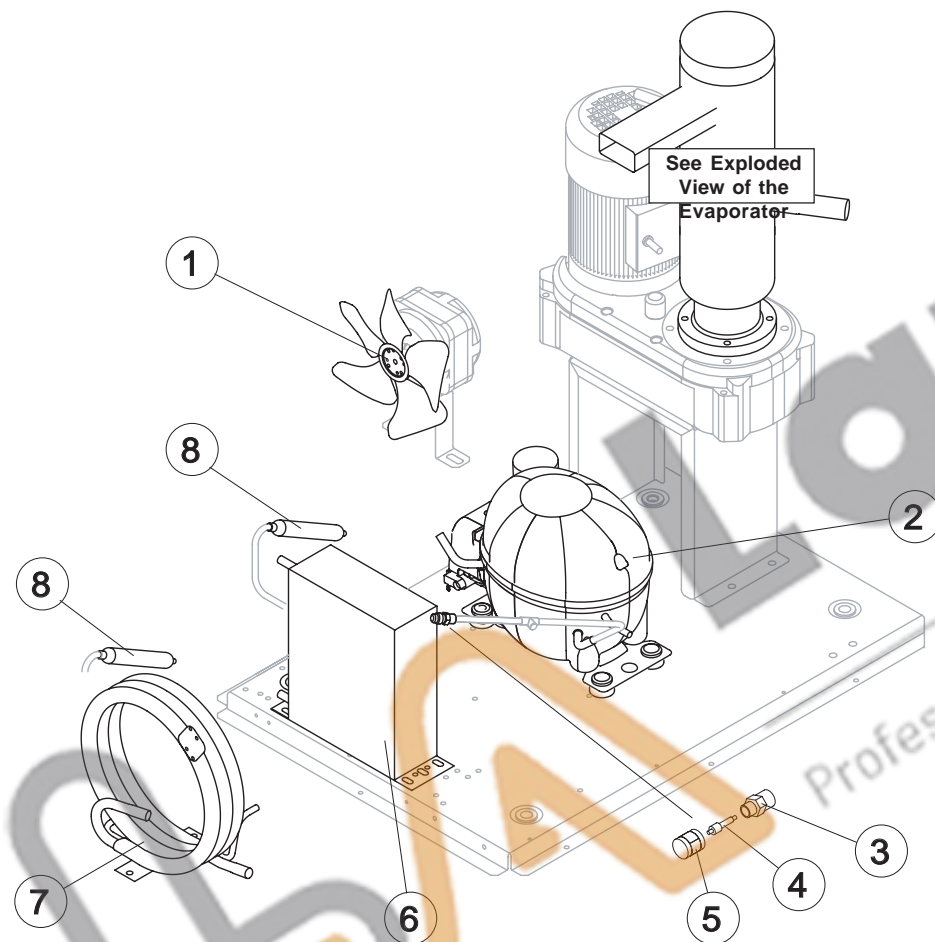

### HYDRAULIC CIRCUIT

### ELECTRIC PARTS

Rev. 01 - 20/01/2015

Rif.	Descrizione Ricambio	Codice
1	Left Side Panel	NC221525
2	Top Assembly	NC221532
3	Rear Panel	N21422
4	Right Side Panel	NC221524
5	Bulbe-holder Pipe	N20521
6	Foot	N10557
7	Front Grid Panel	NC221533
8	On-Off switch Frame	N10696
9*	Filter	N18243
10	Grid	N10697
11	Grid Assembly	NC10697
12	Resinated Logo	N241330
13	Door Assy	NC10718