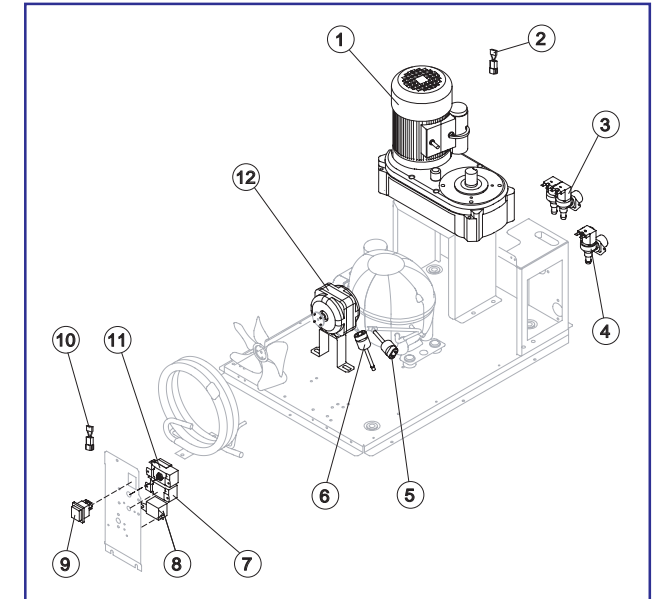

### ELECTRIC PARTS

Rev. 01 - 20/01/2015

Rif.	Descrizione Ricambio	Codice
1	Left Side Panel	NC221525
2	Top Assembly	NC221532
3	Rear Panel	N21422
4	Right Side Panel	NC221524
5	Bulbe-holder Pipe	N20521
6	Foot	N10557
7	Front Grid Panel	NC221533
8	On-Off switch Frame	N10696
9*	Filter	N18243
10	Grid	N10697
11	Grid Assembly	NC10697
12	Resinated Logo	N241330
13	Door Assy	NC10718