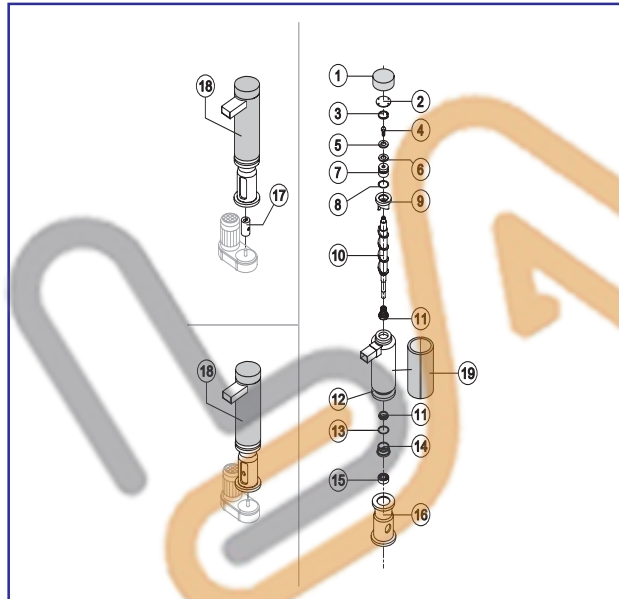

EVAPORATOR