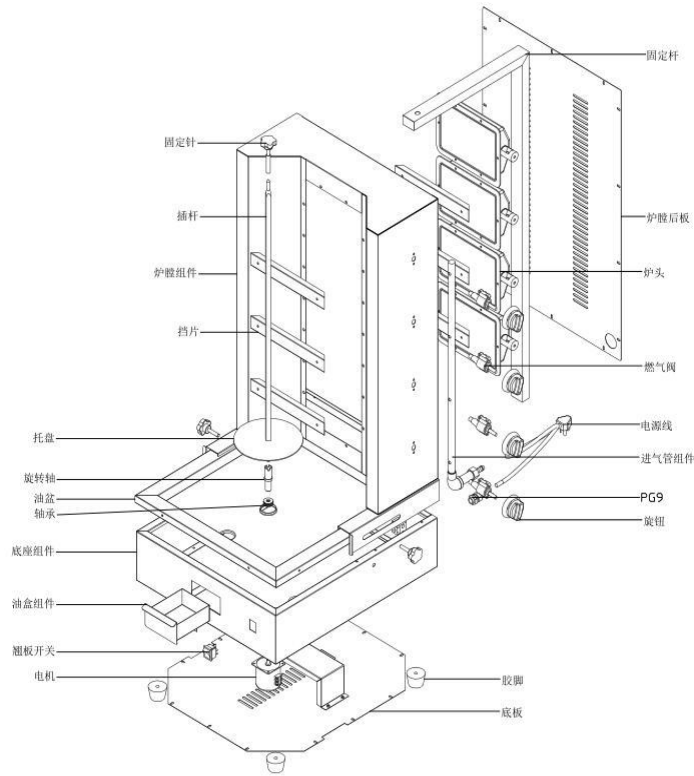

# Explore view of BN-RG04

Fixed needle

Shaft

Furnace assembly

Fireproof plate

Dish

Spindle

Oil receiver

Base assembly

Oil box

Switch

Motor

Fixed bar

Back board

Burner

Gas Valve

Power Line

Gas pipe

Knob

Feet

Bottom Board