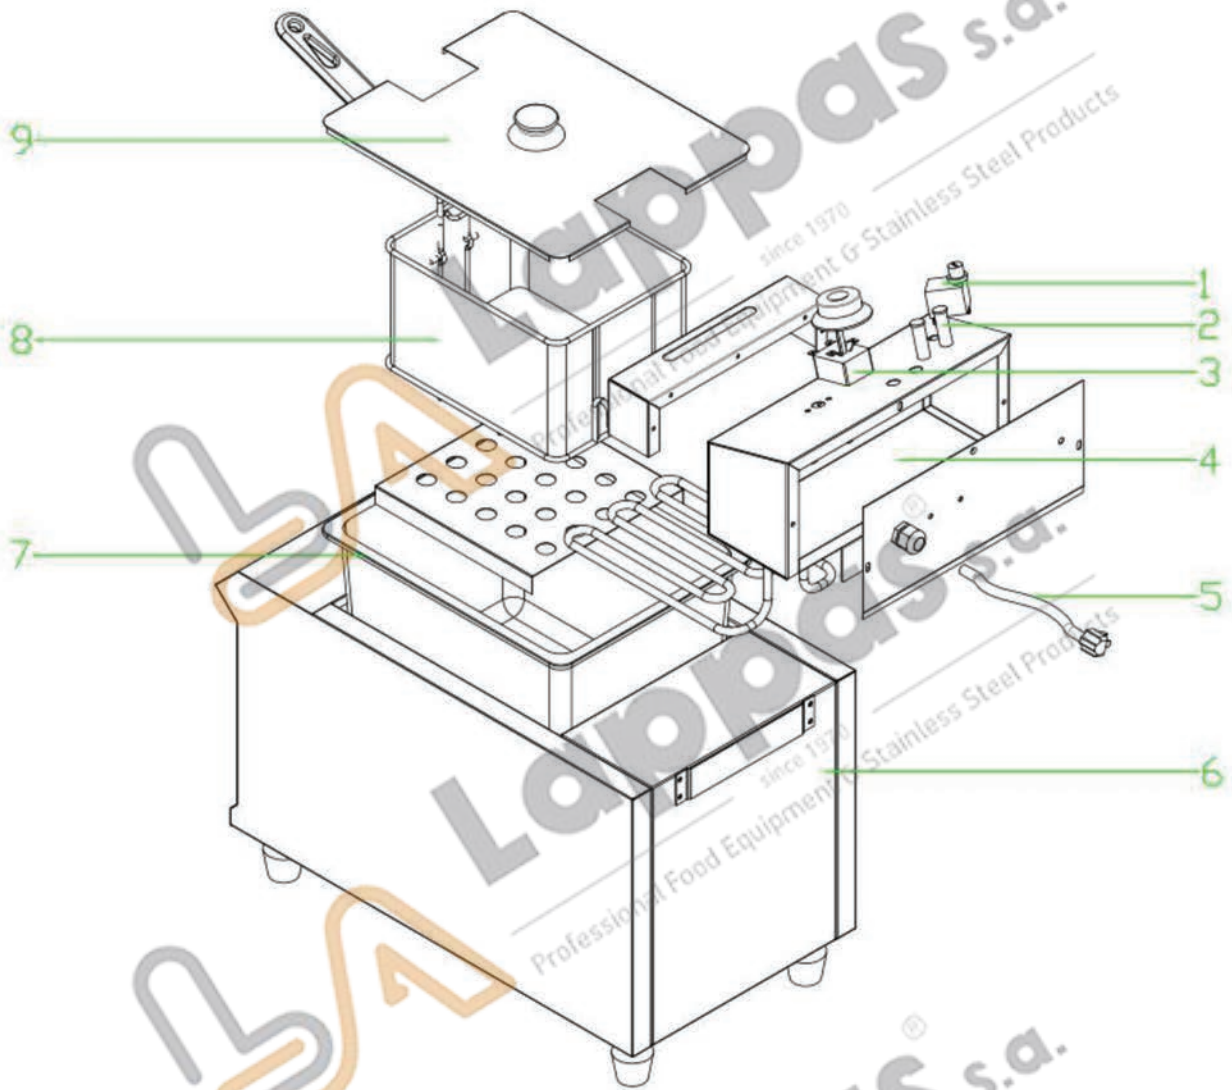

# Explosive drawing LP901

## Part list:

- 1. Temperature limiter
- 2. Indicator light
- 3. Thermostat
- 4. Electric Body Assembly
- 5. Cable
- 6. Body Assembly
- 7. Pan
- 8. Basket
- 9. Lid