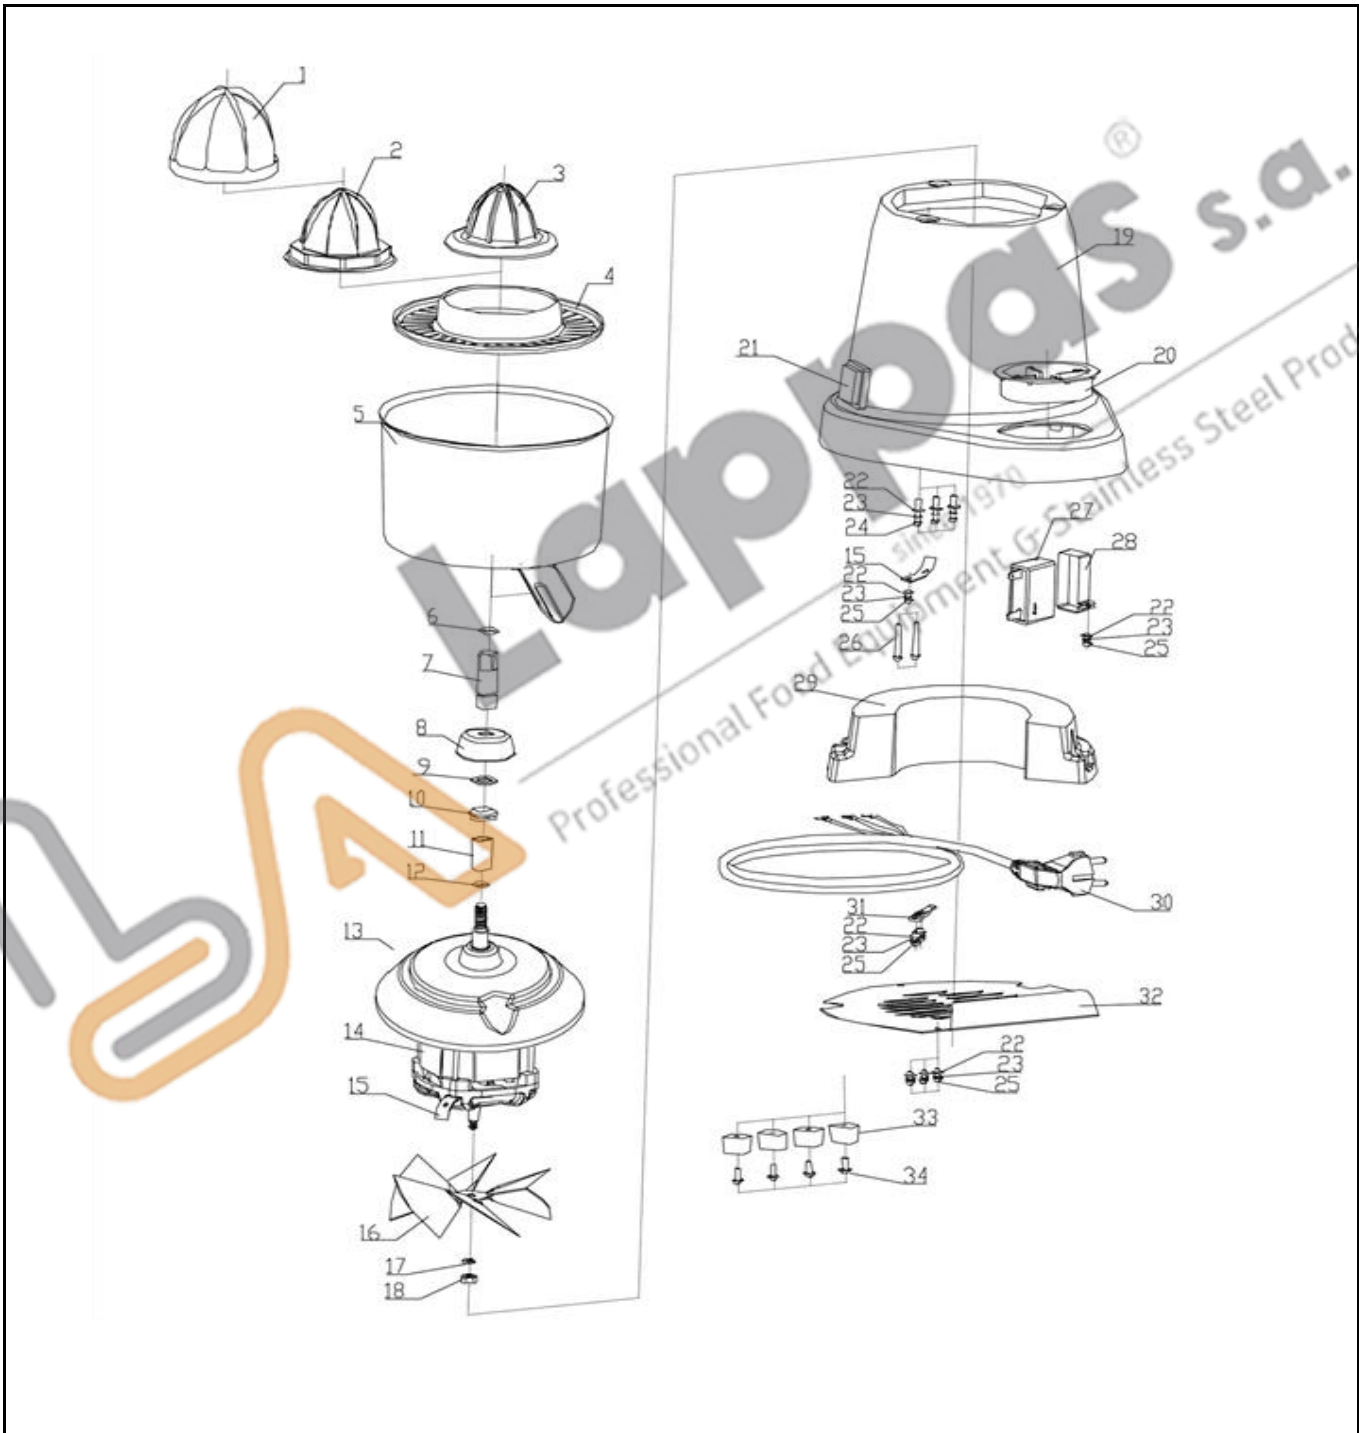

Drawing

Hendi B.V.
Steenoven 21
3911 TX Rhenen
The Netherlands

Batch #
0000000

Appliance part#
221204

Description

Citrus juicer electric

Date	24-05-2013	Revision #	Revision version
Revision	First bill of materials (BOM)