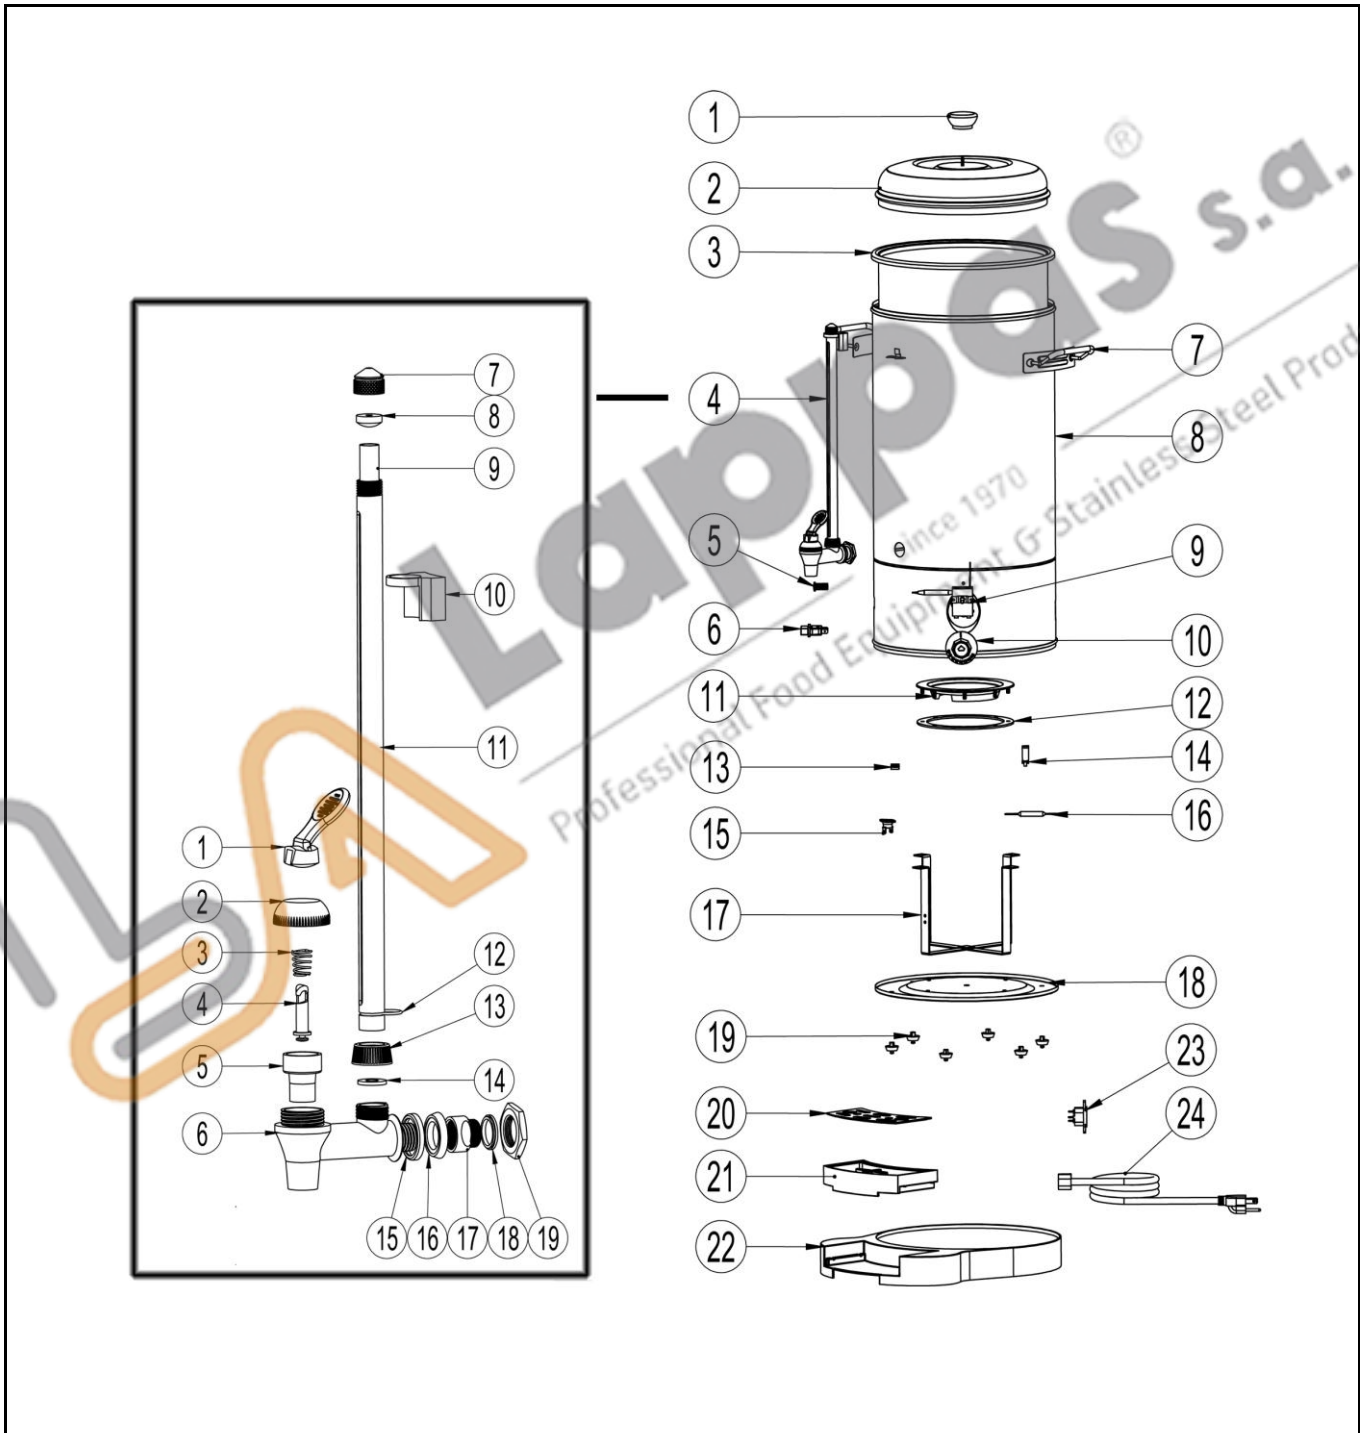

Drawing

 <p>Hendi B.V. Steenoven 21 3911 TX Rhenen The Netherlands</p>	Batch #	Appliance part#
	0000000	211502
	Description	
	Hot drinks boiler double walled 20L	

Date	07-05-2012	Revision #	Revision version
Revision	First bill of materials (BOM)		

Circuit diagram

 <p>Hendi B.V. Steenoven 21 3911 TX Rhenen The Netherlands</p>	Batch #	Appliance part#
	0000000	211502
	Description	
	Hot drinks boiler double walled 20L	

Date	07-05-2012	Revision #	Revision version
Revision	First bill of materials (BOM)		