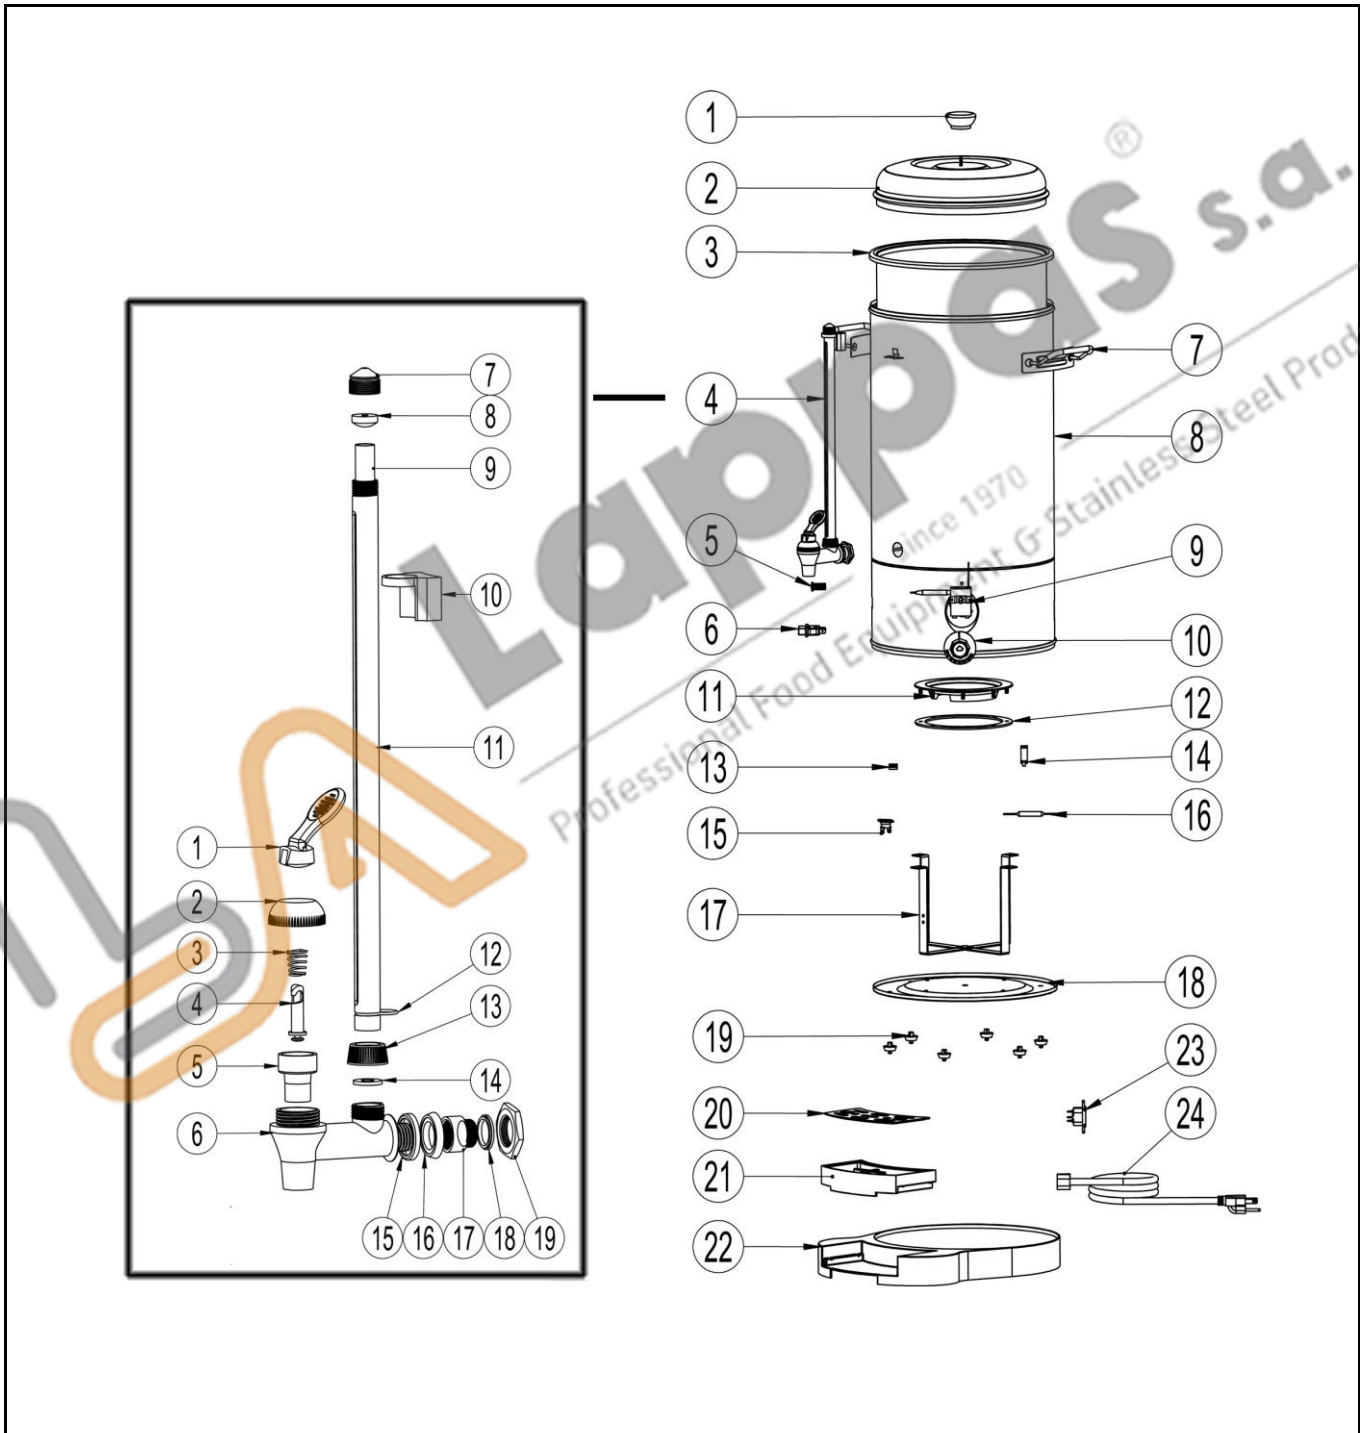

Drawing

 HENDI FOOD SERVICE EQUIPMENT	Batch #	Appliance part#
	0000000	211403
	Description	
	Hot drinks boiler double walled 10L	

Hendi B.V.
 Steenoven 21
 3911 TX Rhenen
 The Netherlands

Date	26-08-2016	Revision #	Revision version
Revision	First bill of materials (BOM)		