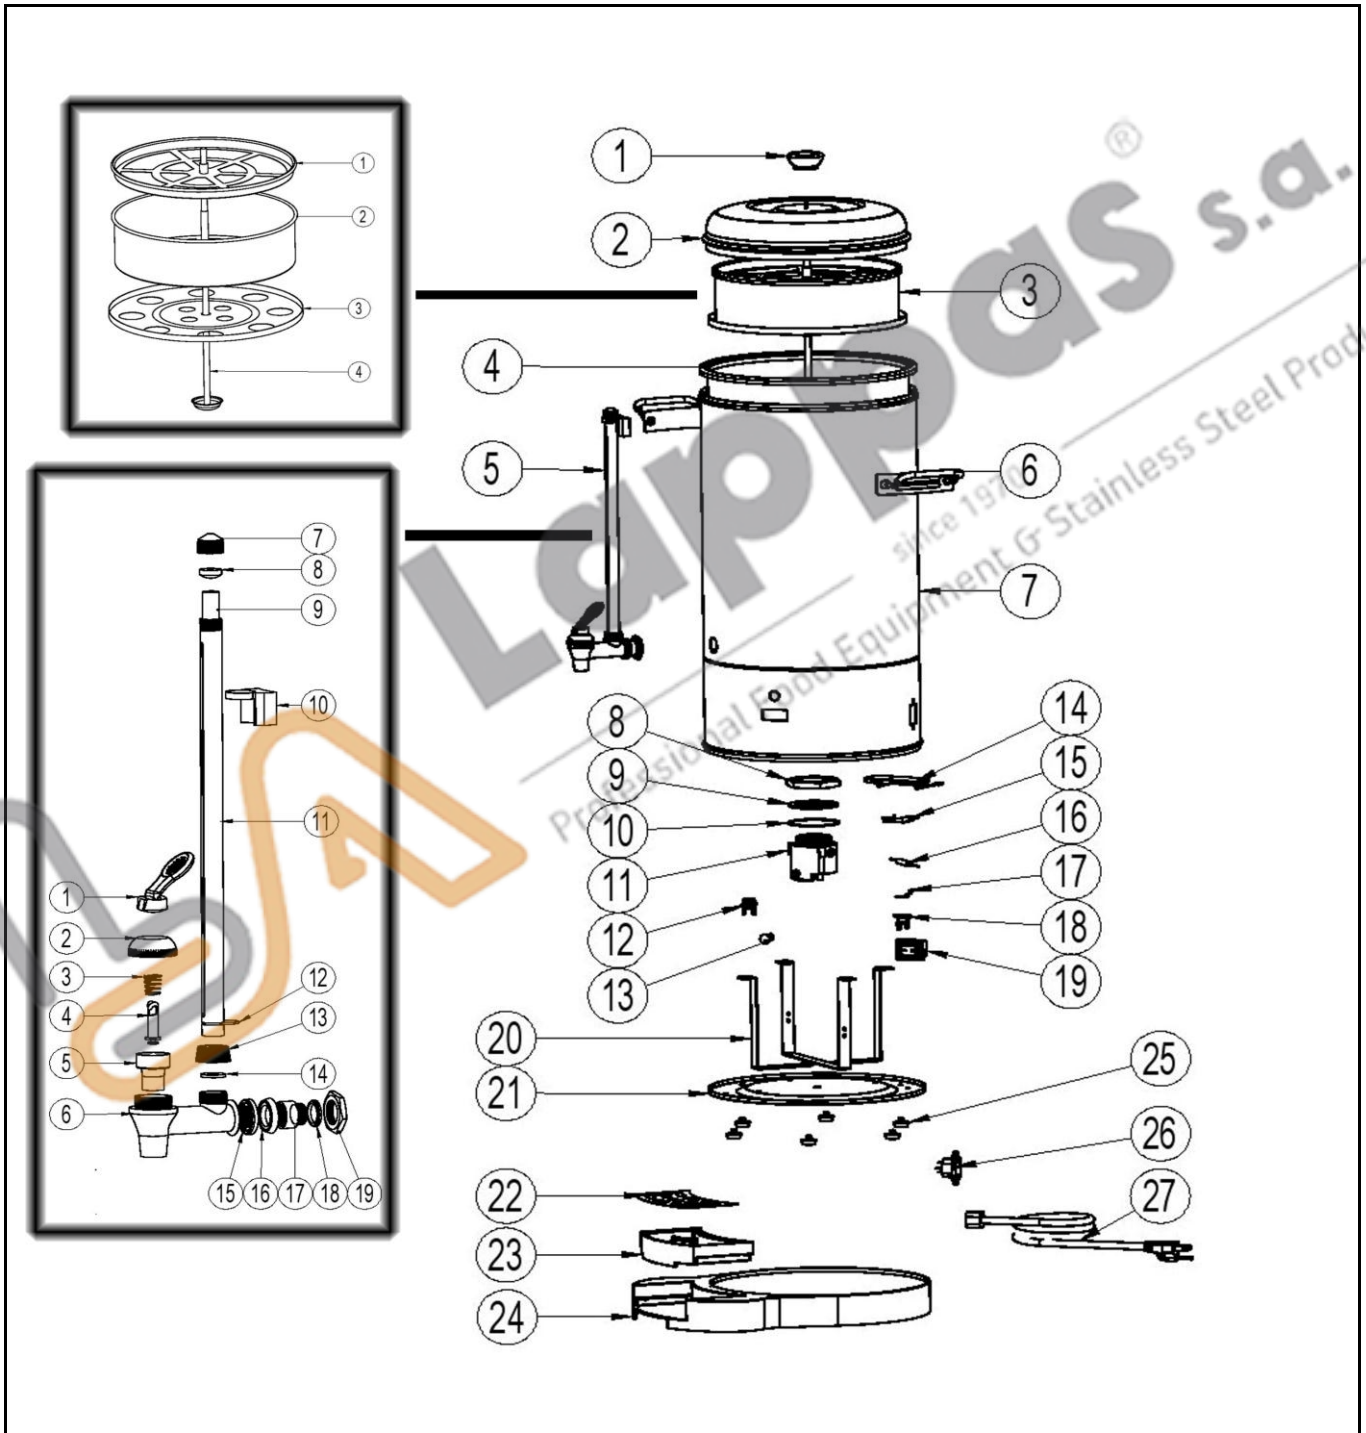

Drawing

Hendi B.V.
Steenoven 21
3911 TX Rhenen
The Netherlands

Batch #
0000000

Appliance part#
211304

Description
Percolator double walled 15L

Date	07-05-2012	Revision #	Revision version
Revision	First bill of materials (BOM)